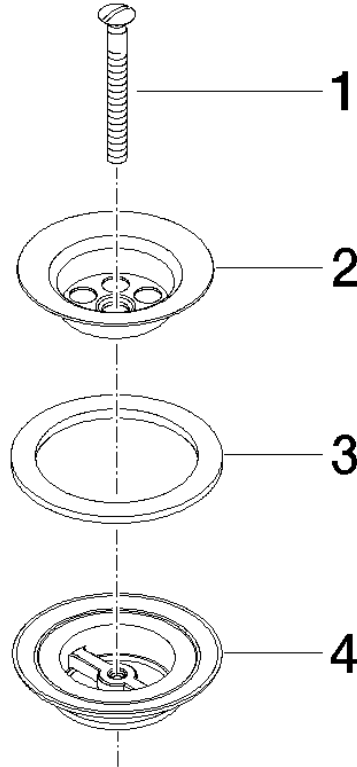

**Grated waste 1 1/4" - Brushed Champagne (22kt Gold)**

IMO

10 100 970

Fits: IMO, LULU, MADISON, MEM, TARA,  
CL.1, LISSÉ, VAIA, META, CYO

	Brushed Champagne (22kt Gold)	10 100 970-46
	Chrome	10 100 970-00
	Brushed Platinum	10 100 970-06
	Platinum	10 100 970-08
	Durabross (23kt Gold)	10 100 970-09
	Dark Chrome	10 100 970-19
	Light Gold	10 100 970-26
	Brushed Light Gold	10 100 970-27
	Brushed Durabross (23kt Gold)	10 100 970-28
	Brushed Bronze	10 100 970-42
	Champagne (22kt Gold)	10 100 970-47
	Brushed Chrome	10 100 970-93
	Brushed Dark Platinum	10 100 970-99

Grated waste 1 1/4" - Brushed Champagne (22kt Gold)

---

IMO

10 100 970

10 100 970

10 100 970

Parts for other finishes can be found here: [Chrome](#)

### Spare parts list

No.	Item Number	Name	Quantity used	Delivery time
1	09 30 30 115-46	screw	1	30
2	09 11 01 005-46	strainer	1	30
3	09 14 03 005 90	seal	1	60
4	09 11 01 007-07	pop-up waste	1	60